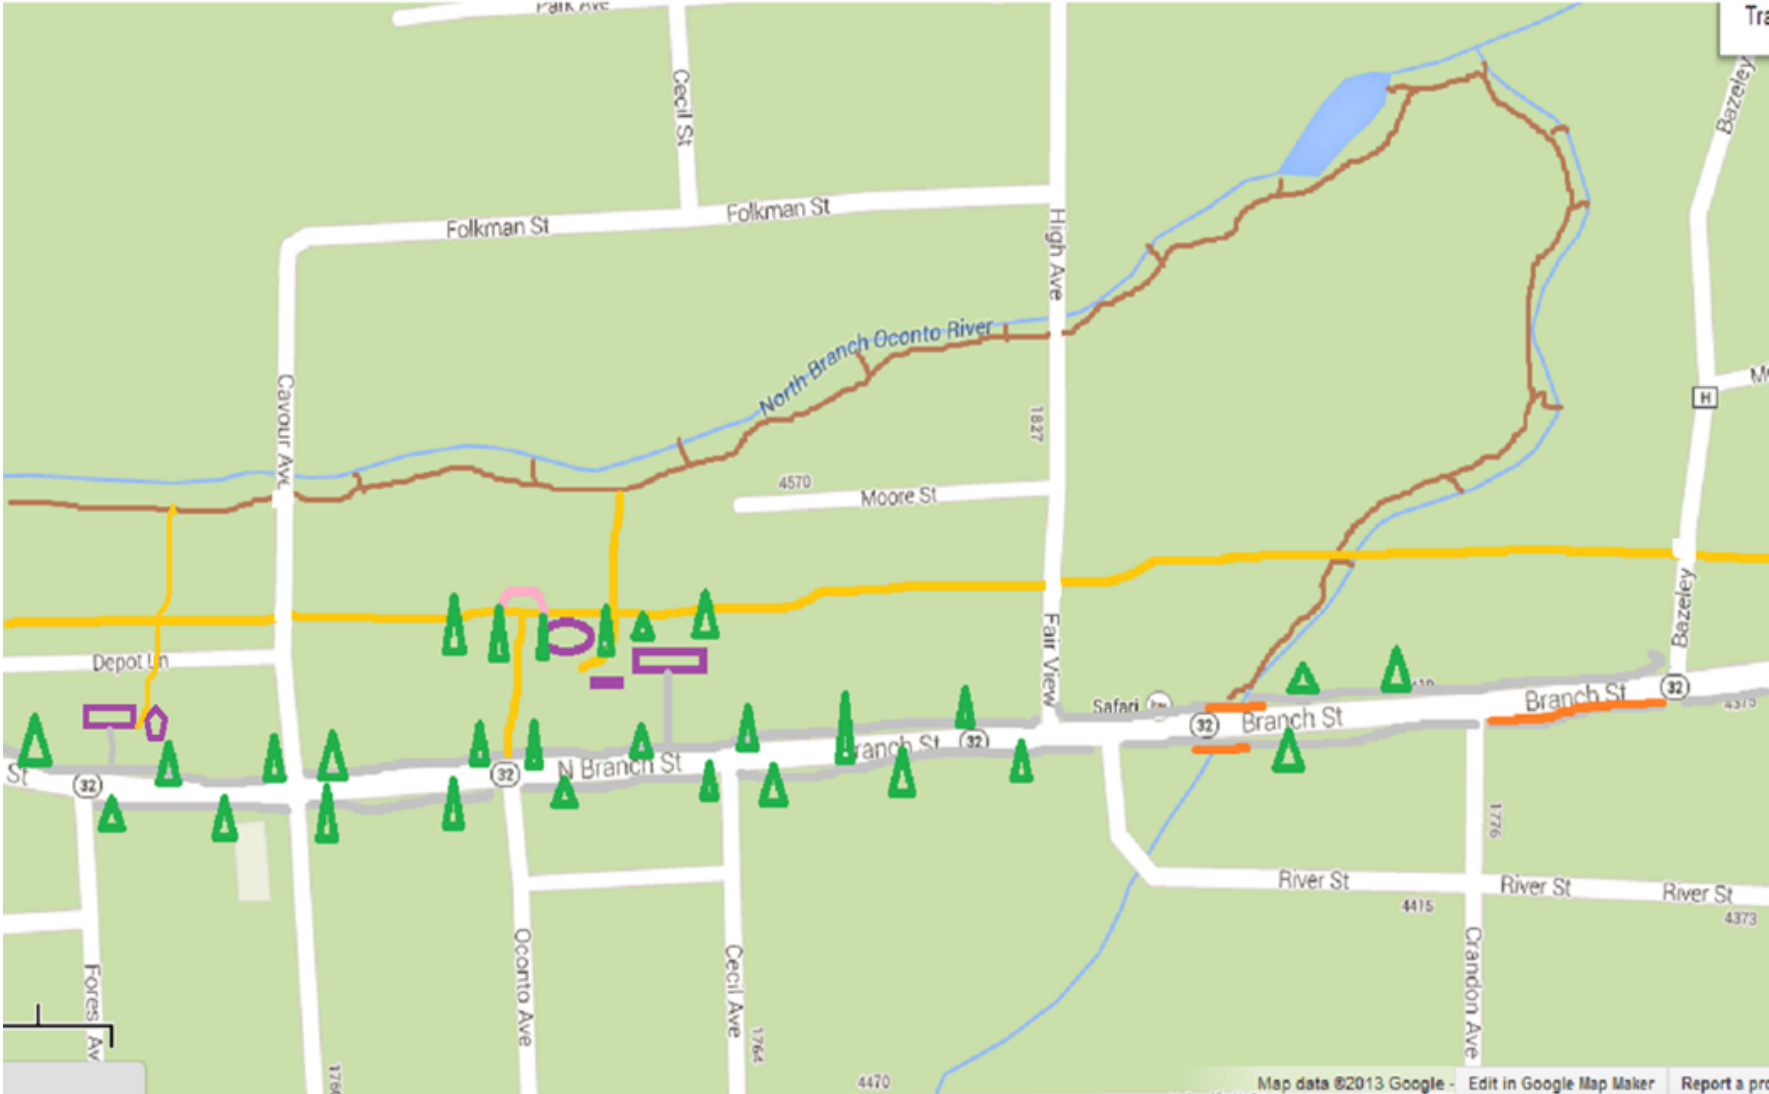

Draft Revitalization of Wabeno Streetscape and Recreational Area

Legend for Streetscape

- **Brown line** with extension to the river is proposed barrier free boardwalk--Recreational District
- **Orange lines** -new retaining wall and new bridge-- Downtown District
- **Purple figures** are existing buildings—Historic District
- **Pink structure** ideas as Gateway to parks---Downtown District
- **Green triangles** are trees-- Downtown and Recreational District
- **Gray lines** are upgraded sidewalks -- Downtown District
- **Gold lines** are ATV trail and paths to historic district and boardwak